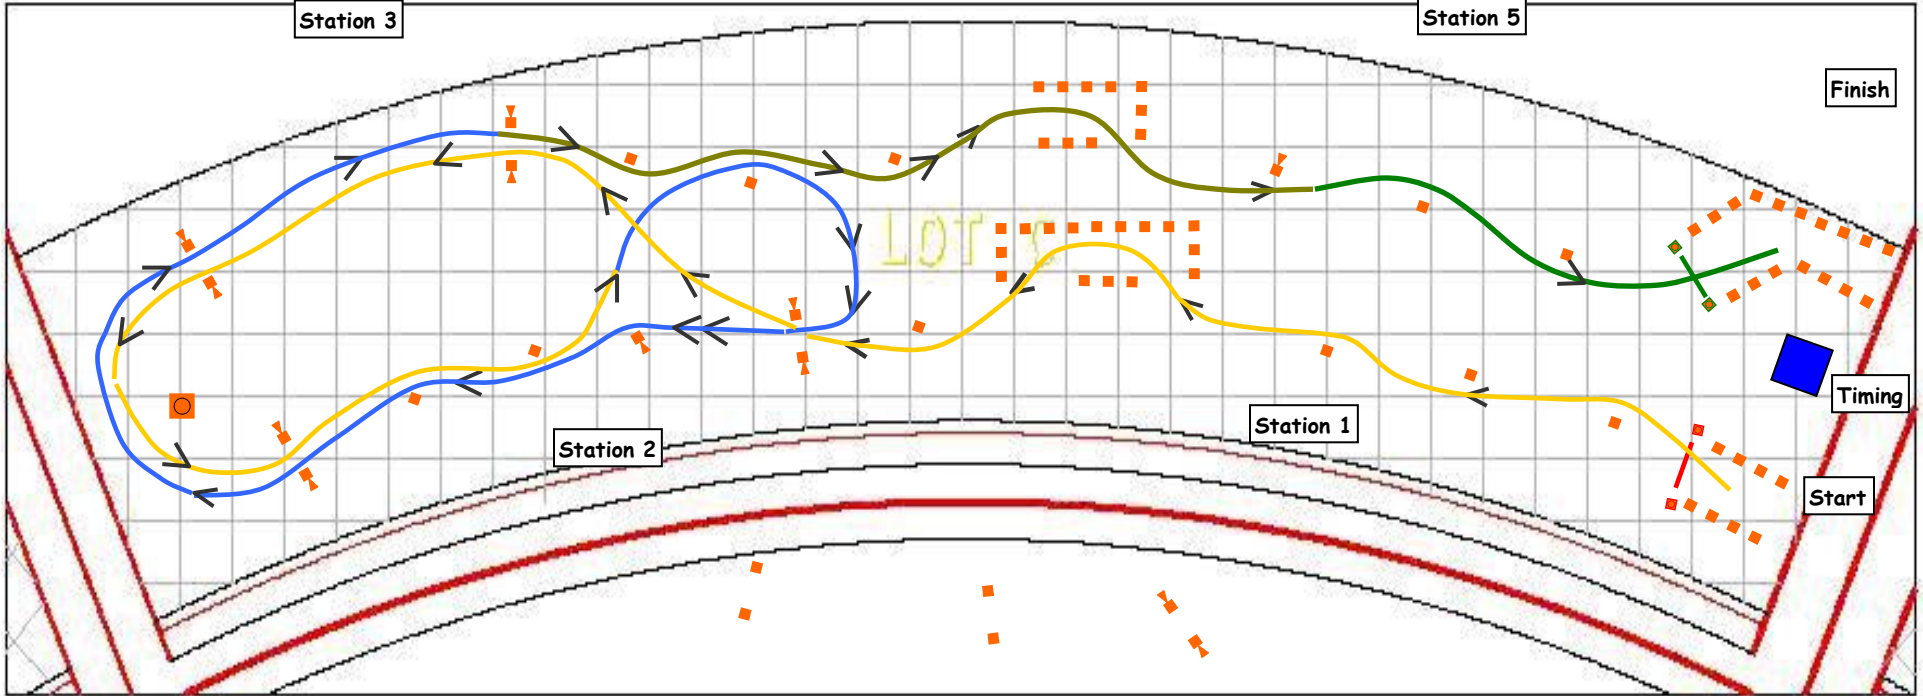

of
Central Oregon

Grid = 20 Feet

Date: April 22, 2007

Event #: 1

Course Design by: Marvin & Jack

Station 4

Station 3

Station 5

Finish

d:\usr\projects\fairgrounds.dgn Feb. 12, 2003 12:27:11

Car Audio and Performance System Specialist
142 NE Revere Bend, OR 97701 (541) 312-4332

2007 Season Sponsor

Performance Exhaust Systems Custom Mandrel Bending www.4customexhaust.com
20655 Carman Loop Bend, OR 97702 (541) 330-5931 toll free 877-795-1802