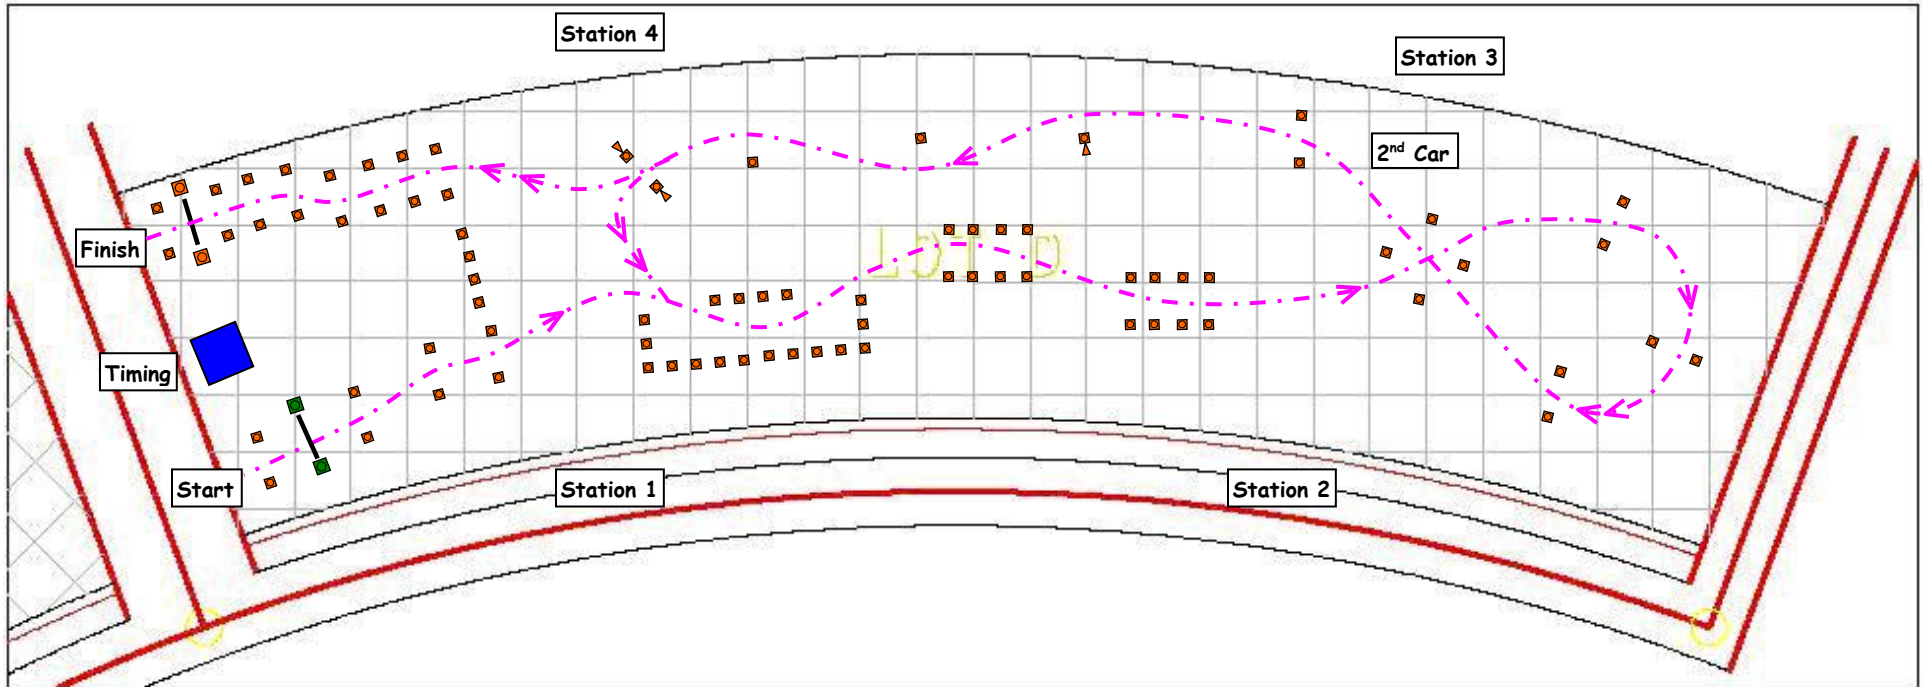

Central of Oregon

Event #: OSI

Date: 10 October 2004

d:\usr\projects\fairgrounds.dgn Feb. 12, 2003 12:20:35

2004 Season Sponsor

312-4332

Mobile Video & Remote Start Specialist
 Custom Installs by 1st Class M.E.C.P.Installers
 Auto Security - Remote Start
 Motor Sports

M-F 9-6, Sat. 10-6 www.sounds-fast.com

Lot: D Grid = 20 Feet

Course Design by: Jim Felshezm, Peggy Steck