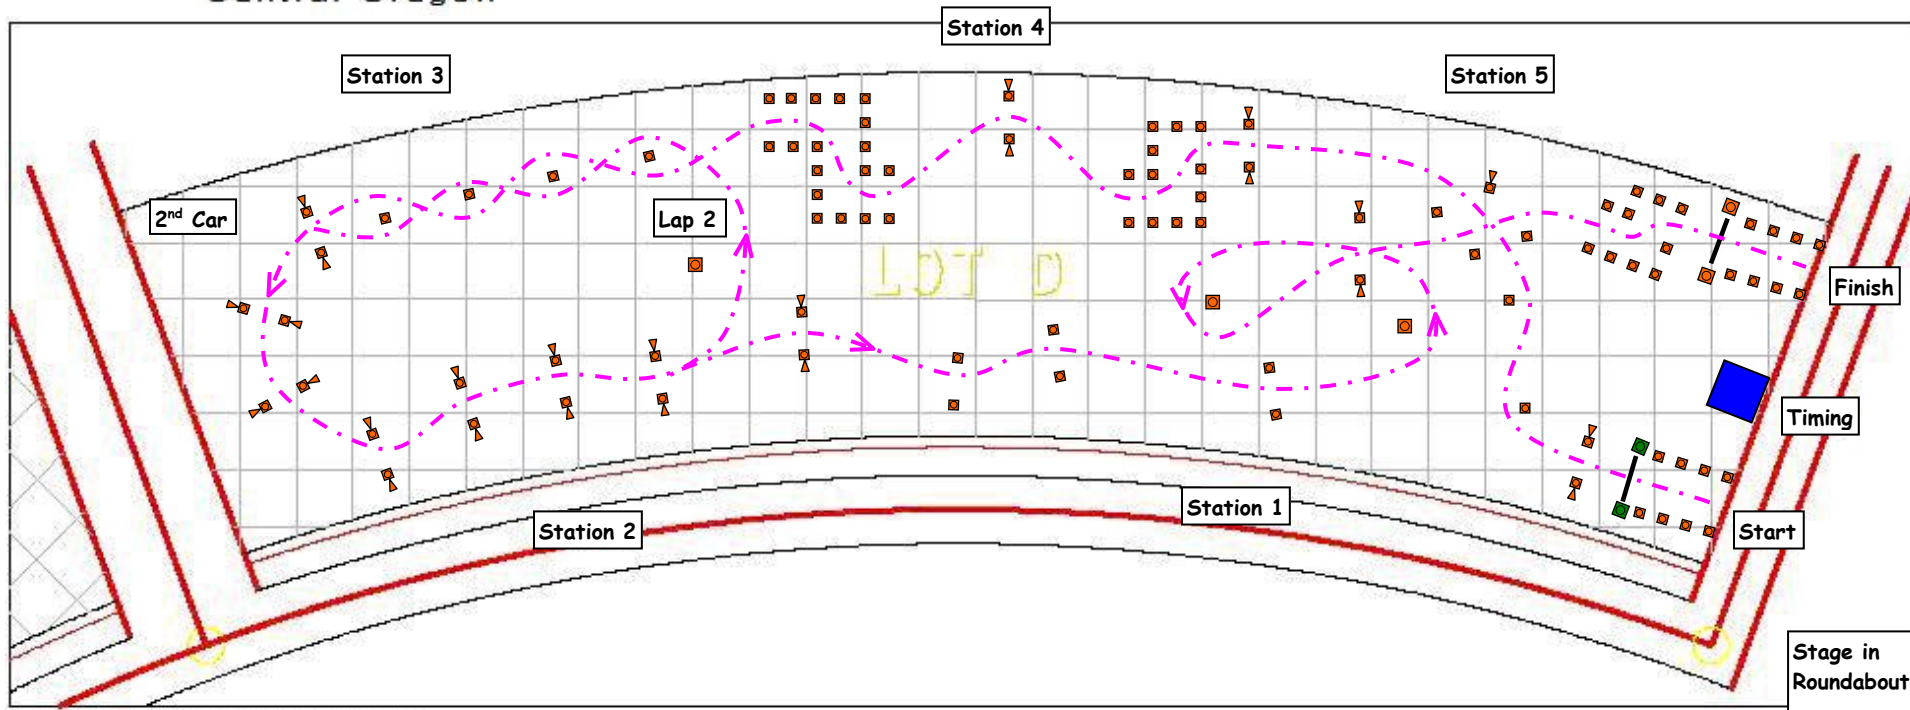

Central of Oregon

Event #: 1

Date: 25 April 2004

d:\usr\projects\fairgrounds.dgn Feb. 12, 2003 12:20:35

2004 Season Sponsor

312-4332

Mobile Video & Remote Start Specialist
 Custom Installs by 1st Class M.E.C.P.Installers
 Auto Security - Remote Start
 Motor Sports

M-F 9-6, Sat. 10-6 www.sounds-fast.com

Lot: D Grid = 20 Feet

Course Design by: Morgan Smith & Son